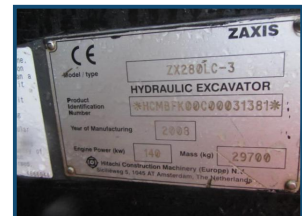

HiTACHI SOLD ZX280LC

£28,000.00

SOLD Very Tidy HitachiZX280LC Paintwork on all working areas original. All equipment worked & speed ok. Mc tracked straight line and sprigged ok No visible Oil Leaks. Hydraulic Q/h + Hammer & rotation circuit. Front Window guard. Tin ware regard all as good.

Product Details	
Category/Type	Crawler Excavators
Make	HiTACHI SOLD
Model	ZX280LC
Volume	2008
Application	13691