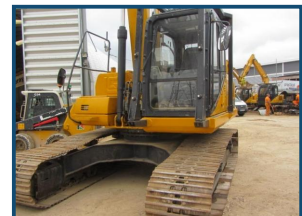

Liu Gong CLG 922E

£POA

LiuGong CLG 922E 2015 Low Hours 4508.Mc photos as arrived.condition Original Paint Good. Tinware Good. High spec Demolition Guards. Bucket cylinder protection, Hydraulic Q/h. H/C with rotation. Side skirt protection. reverse Camera. Check Valves. Cummins Tier 46 cyl 173 Hp engine. 700 mm Track Pads. Track chains / Sprockets Pads ect 70% or better. Initial Inspection All in very good order before sale Thorough inspection & Service + all used LiuGong & Dressta machinery Warranty available.

Product Details

Product Details	
Category/Type	Crawler Excavators
Make	Liu Gong
Model	CLG 922E
Volume	2015
Application	4508

European Plant & Machinery Sales

Tel: 0044(0)2392 123389 Fax: 0044(0)2392 940204
www.europeanplantsales.com info@europeanplantsales.com